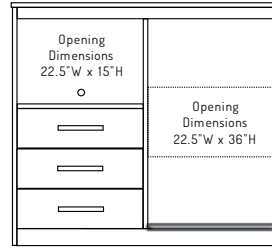

ABBOT COLLECTION

CONTRACT FURNISHINGS

- A Abbot Wall Mount Night Stand
ITEM# CFABB-141 DIMENSIONS 24"W x 16"D x 7"H
- B Abbot Desk 4 Legs
ITEM# CFABB-150 DIMENSIONS 42"W x 24"D x 30"H
- C Abbot Cubby Night Stand
ITEM# CFABB-140 DIMENSIONS 24"W x 16"D x 7"H
- D Abbot Micro Fridge Unit w/ Metal Shelf Protection
ITEM# CFABB-118 DIMENSIONS 48"W x 22"D x 43"H
- E Abbot Queen 4-Panel HB 48"
ITEM# CFABB-198 DIMENSIONS 62"W x 1"D x 48"H
- F Abbot (24W) 4-Panel Wall Guard 48"
ITEM# CFABB-184 DIMENSIONS 24"W x 1"D x 48"H
- G Abbot Cantilever Night Stand
ITEM# CFABB-148 DIMENSIONS 24"W x 16"D x 24"H

- A Abbot Queen 4-Panel HB 48"
ITEM# CFABB-198 DIMENSIONS 62'W x 1'D x 48'H
- B Abbot (24W) 4-Panel Wall Guard 48"
ITEM# CFABB-184 DIMENSIONS 24'W x 1'D x 48'H
- C Abbot Night Stand - 1 Drawer
ITEM# CFABB-149 DIMENSIONS 24'W x 16'D x 24'H
- D Abbot Cantilever Night Stand
ITEM# CFABB-146 DIMENSIONS 24'W x 16'D x 24'H
- E Abbot Night Stand - 2 Drawer
ITEM# CFABB-147 DIMENSIONS 24'W x 16'D x 24'H
- F Abbot Cubby Wall Mount Night Stand
ITEM# CFABB-140 DIMENSIONS 24'W x 16'D x 7'H
- G Abbot Micro Fridge Unit with Metal Shelf Protection
ITEM# CFABB-118 DIMENSIONS 48'W x 22'D x 43'H

(24W) 4-Panel Wall Guard HB 48" H
ITEM# CFABB-184
24"W x 1"D x 48"H

(30W) 4-Panel Wall Guard 48" H
ITEM# CFABB-185
30"W x 1"D x 48"H

Micro-Fridge Combo Unit - NO Trim
ITEM# CFABB-117
48"W x 22"D x 43"H

Abbot Micro-Fridge Combo Unit
with Metal Shelf Protection
ITEM# CFABB-118
48"W x 22"D x 43"H