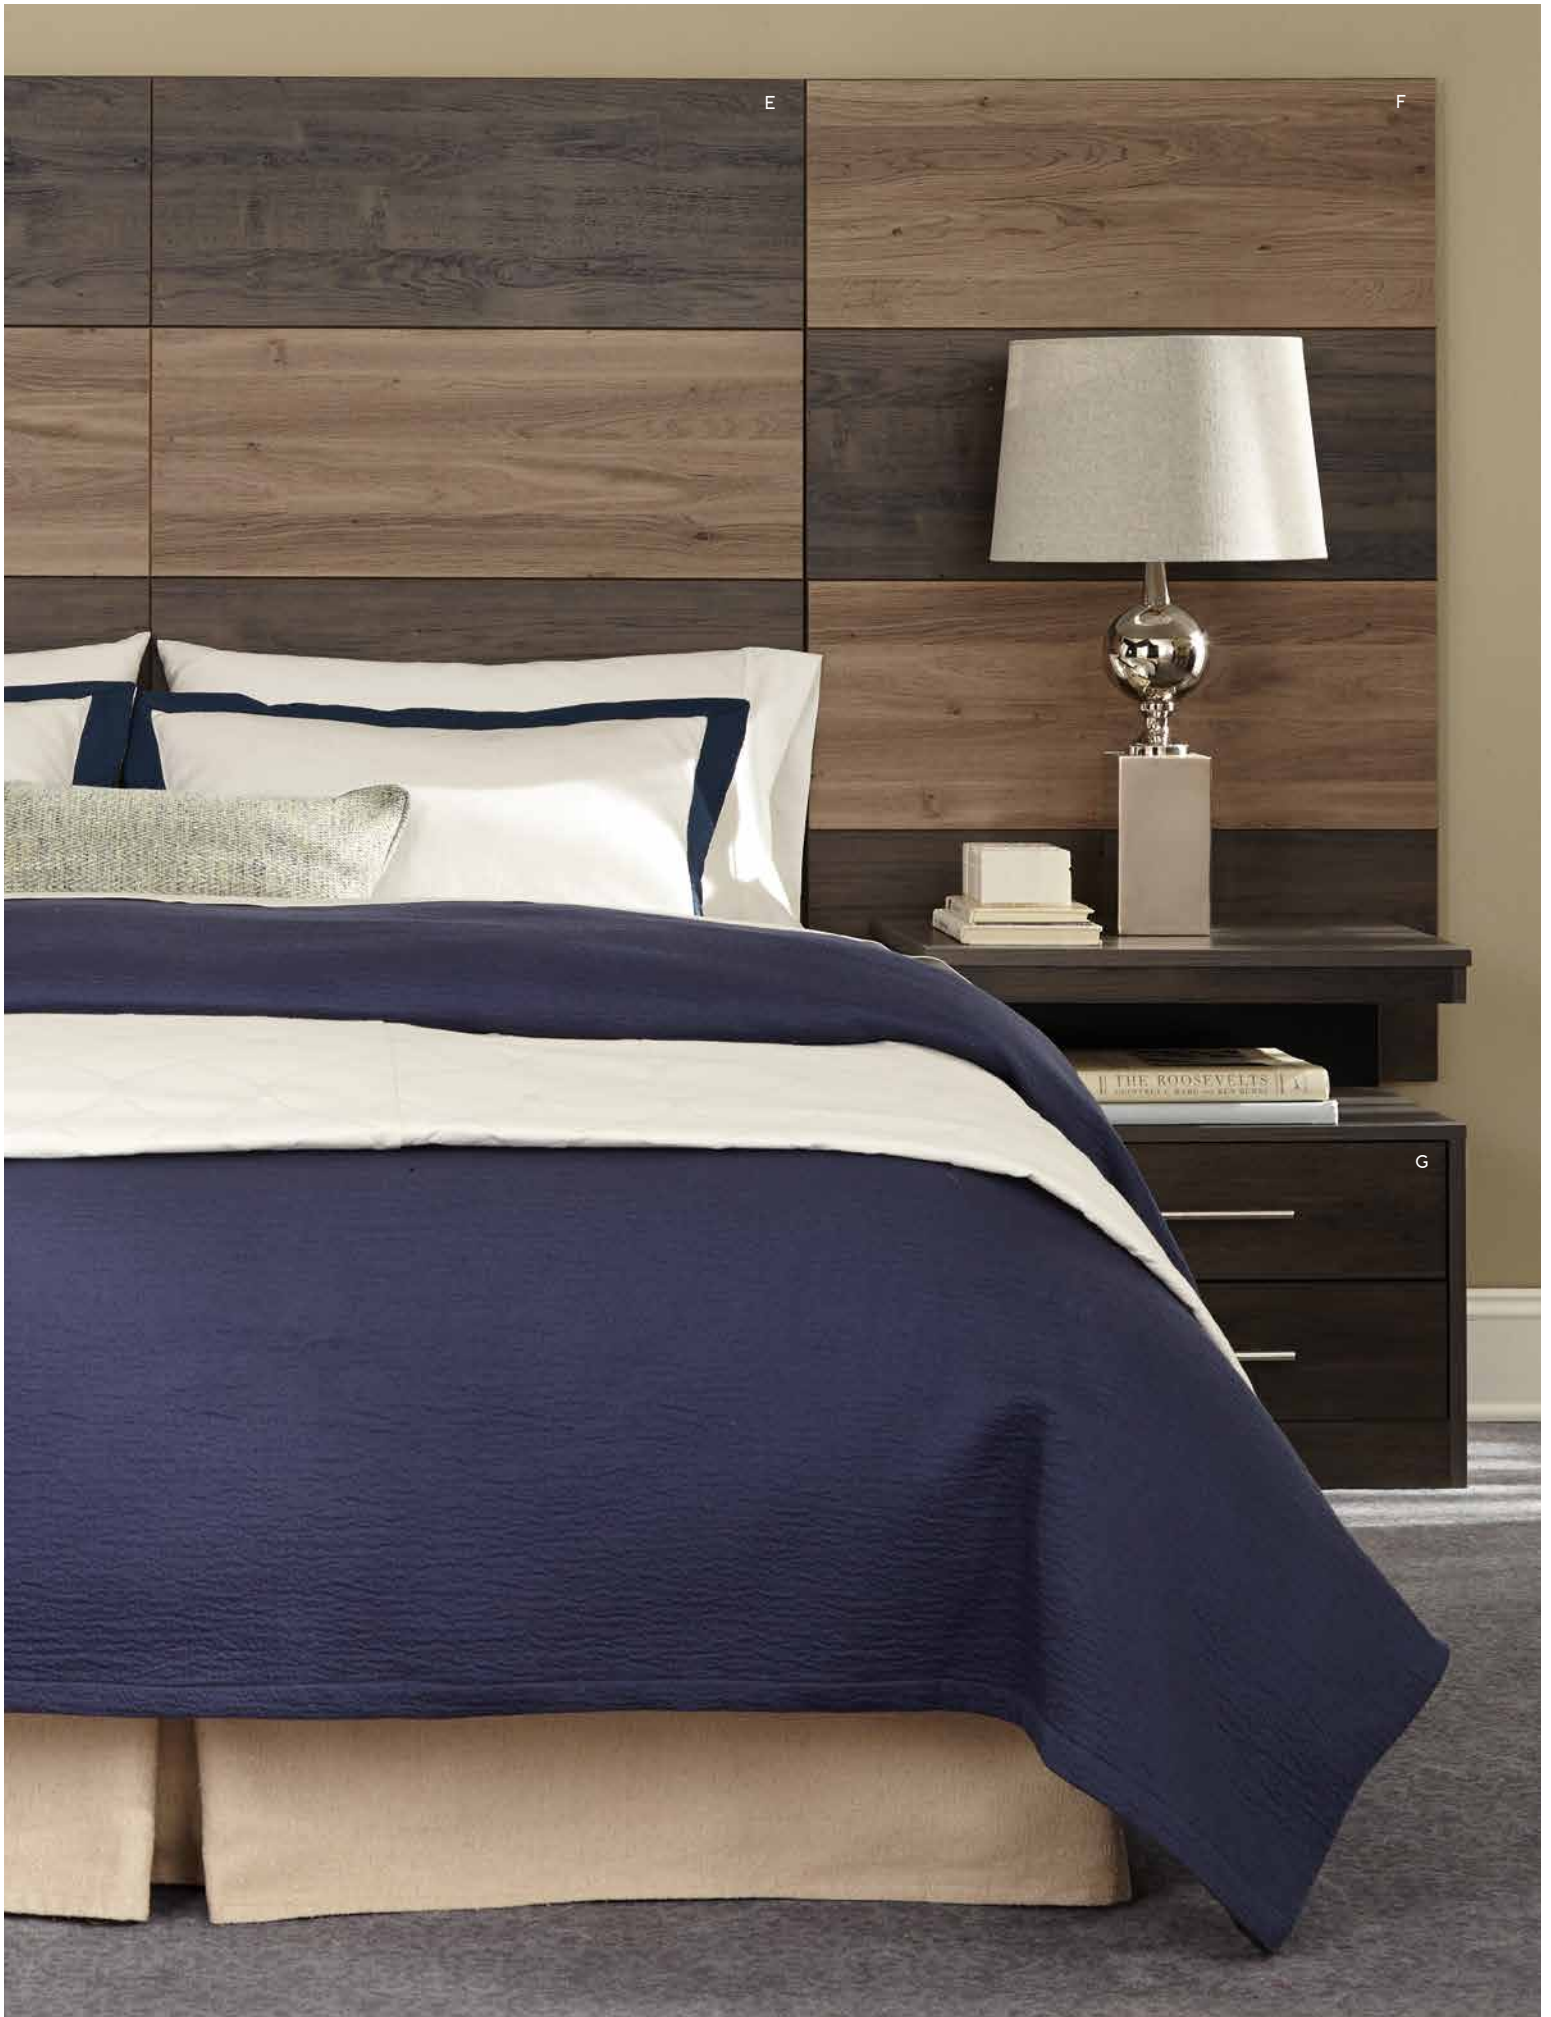

ABBOT COLLECTION

CONTRACT FURNISHINGS

- A Abbot Wall Mount Night Stand
ITEM# CFABB-141 DIMENSIONS 24"W x 16"D x 7"H
- B Abbot Desk 4 Legs
ITEM# CFABB-150 DIMENSIONS 42"W x 24"D x 30"H
- C Abbot Cubby Night Stand
ITEM# CFABB-140 DIMENSIONS 24"W x 16"D x 7"H
- D Abbot Micro Fridge Unit w/ Metal Shelf Protection
ITEM# CFABB-118 DIMENSIONS 48"W x 22"D x 43"H
- E Abbot Queen 4-Panel HB 48"
ITEM# CFABB-198 DIMENSIONS 62"W x 1"D x 48"H
- F Abbot (24W) 4-Panel Wall Guard 48"
ITEM# CFABB-184 DIMENSIONS 24"W x 1"D x 48"H
- G Abbot Cantilever Night Stand
ITEM# CFABB-148 DIMENSIONS 24"W x 16"D x 24"H

COLOR RODEO OAK (20)

E

F

G

THE ROOSEVELTS
MONTICELLO 1800-1837

A

B

C