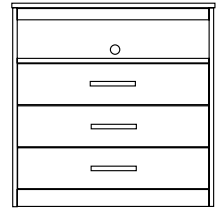

- A Abbot Queen 4-Panel HB 48"
ITEM# CFABB-198 DIMENSIONS 62'W x 1'D x 48'H
- B Abbot (24W) 4-Panel Wall Guard 48"
ITEM# CFABB-184 DIMENSIONS 24'W x 1'D x 48'H
- C Abbot Night Stand - 1 Drawer
ITEM# CFABB-149 DIMENSIONS 24'W x 16'D x 24'H
- D Abbot Cantilever Night Stand
ITEM# CFABB-146 DIMENSIONS 24'W x 16'D x 24'H
- E Abbot Night Stand - 2 Drawer
ITEM# CFABB-147 DIMENSIONS 24'W x 16'D x 24'H
- F Abbot Cubby Wall Mount Night Stand
ITEM# CFABB-140 DIMENSIONS 24'W x 16'D x 7'H
- G Abbot Micro Fridge Unit with Metal Shelf Protection
ITEM# CFABB-118 DIMENSIONS 48'W x 22'D x 43'H

(24W) 4-Panel Wall Guard HB 48" H
ITEM# CFABB-184
24"W x 1"D x 48"H

(30W) 4-Panel Wall Guard 48" H
ITEM# CFABB-185
30"W x 1"D x 48"H

Micro-Fridge Combo Unit - NO Trim
ITEM# CFABB-117
48"W x 22"D x 43"H

Abbot Micro-Fridge Combo Unit
with Metal Shelf Protection
ITEM# CFABB-118
48"W x 22"D x 43"H