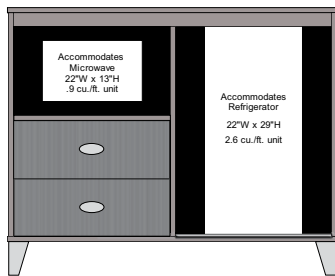

CFGEN-139 32"W x 22"D x 72"H

Geneva Single Wardrobe
 1 Door / 1 Shelf / 1 Rod

CFGEN-138 24"W x 22"D x 66"H

Geneva Micro-Fridge Tower
 with Metal Shelf Protection

CFGEN-122 24"W x 22"D x 60"H

Geneva 6-Drawer Dresser

CFGEN-111 60"W x 22"D x 32"H

Geneva Nightstand
 with Shelf (3 Sizes)

CFGEN-032 18"W x 16"D x 24"H
 CFGEN-049 24"W x 16"D x 24"H
 CFGEN-045 24"W x 16"D x 28"H

Geneva Large Micro/Fridge Unit -
 3 Drawer with Metal Shelf Protection

CFGEN-118 48"W x 22"D x 43"H

Geneva Small Micro/Fridge Unit
 with Metal Shelf Protection

CFGEN-117 48"W x 22"D x 39"H

Geneva 3-Drawer Chest
 with Shelf

CFGEN-116 36"W x 22"D x 36"H

Geneva 3-Drawer Chest

CFGEN-115 30"W x 22"D x 30"H