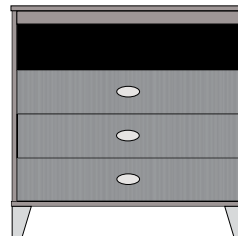

CFGEN-139 32"W x 22"D x 72"H

Geneva Single Wardrobe
 1 Door / 1 Shelf / 1 Rod

CFGEN-138 24"W x 22"D x 66"H

Geneva Micro-Fridge Tower
 with Metal Shelf Protection

CFGEN-122 24"W x 22"D x 60"H

Geneva 6-Drawer Dresser

CFGEN-111 60"W x 22"D x 32"H

Geneva Nightstand
 with Shelf (3 Sizes)

CFGEN-032 18"W x 16"D x 24"H
 CFGEN-049 24"W x 16"D x 24"H
 CFGEN-045 24"W x 16"D x 28"H

Geneva Large Micro/Fridge Unit -
 3 Drawer with Metal Shelf Protection

CFGEN-118 48"W x 22"D x 43"H

Geneva Small Micro/Fridge Unit
 with Metal Shelf Protection

CFGEN-117 48"W x 22"D x 39"H

Geneva 3-Drawer Chest
 with Shelf

CFGEN-116 36"W x 22"D x 36"H

Geneva 3-Drawer Chest

CFGEN-115 30"W x 22"D x 30"H