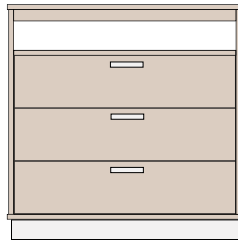

MARINE COLLECTION

CONTRACT FURNISHINGS

- A Marine Night Stand - 1 Drawer  
ITEM# CFQIMAR-149 DIMENSIONS 24"W x 16"D x 24"H
- B Marine (24" W) Wall Guard 48"  
ITEM# CFQIMAR-184 DIMENSIONS 24"W x 1"D x 48"H
- C Marine Queen Panel Headboard 48"  
ITEM# CFQIMAR-198 DIMENSIONS 62"W x 1"D x 48"H
- D Marine Desk (4 Legs)  
ITEM# CFQIMAR-150 DIMENSIONS 42"W x 24"D x 30"H
- E Marine Micro Fridge with Door  
ITEM# CFQIMAR-119 DIMENSIONS 48"W x 22"D x 43"H
- F Marine Micro Fridge  
ITEM# CFQIMAR-120 DIMENSIONS 48"W x 22"D x 43"H
- G Marine Desk (4 Legs)  
ITEM# CFQIMAR-151 DIMENSIONS 48"W x 26"D x 30"H

**MARINE 36" Panel Headboard**

FULL CFQIMAR-193 56"W x 1"D x 36"H  
 QUEEN CFQIMAR-195 62"W x 1"D x 36"H  
 KING CFQIMAR-194 78"W x 1"D x 36"H

**MARINE 48" Wall Guard (18" & 24" W)**

CFQIMAR-179 18"W x 1"D x 48"H  
 CFQIMAR-184 24"W x 1"D x 48"H

**MARINE 42" Wall Guard (18" & 24" W)**

CFQIMAR-177 18"W x 1"D x 42"H  
 CFQIMAR-180 24"W x 1"D x 42"H

**MARINE 36" Wall Guard (18" & 24" W)**

CFQIMAR-178 18"W x 1"D x 36"H  
 CFQIMAR-182 24"W x 1"D x 36"H

**MARINE Micro Fridge Combo Unit with Door**

CFQIMAR-119 48"W x 22"D x 43"H

**MARINE Micro Fridge Combo Unit**

CFQIMAR-120 48"W x 22"D x 43"H

**MARINE 3-Drawer Chest with Shelf**

CFQIMAR-116 36"W x 22"D x 36"H