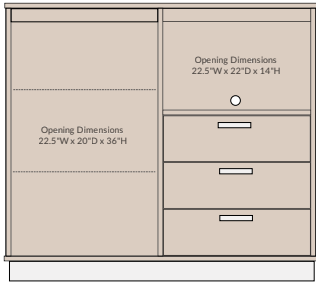

MARINE COLLECTION

CONTRACT FURNISHINGS

- A Marine Night Stand - 1 Drawer  
ITEM# CFQIMAR-149 DIMENSIONS 24"W x 16"D x 24"H
- B Marine (24" W) Wall Guard 48"  
ITEM# CFQIMAR-184 DIMENSIONS 24"W x 1"D x 48"H
- C Marine Queen Panel Headboard 48"  
ITEM# CFQIMAR-198 DIMENSIONS 62"W x 1"D x 48"H
- D Marine Desk (4 Legs)  
ITEM# CFQIMAR-150 DIMENSIONS 42"W x 24"D x 30"H
- E Marine Micro Fridge with Door  
ITEM# CFQIMAR-119 DIMENSIONS 48"W x 22"D x 43"H
- F Marine Micro Fridge  
ITEM# CFQIMAR-120 DIMENSIONS 48"W x 22"D x 43"H
- G Marine Desk (4 Legs)  
ITEM# CFQIMAR-151 DIMENSIONS 48"W x 26"D x 30"H

# MARINE COLLECTION

**MARINE 48" Panel Headboard**

FULL CFQIMAR-196 56"W x 1"D x 48"H  
 QUEEN CFQIMAR-198 62"W x 1"D x 48"H  
 KING CFQIMAR-197 78"W x 1"D x 48"H

**MARINE 42" Panel Headboard**

FULL CFQIMAR-190 56"W x 1"D x 42"H  
 QUEEN CFQIMAR-192 62"W x 1"D x 42"H  
 KING CFQIMAR-191 78"W x 1"D x 42"H

**MARINE 36" Panel Headboard**

FULL CFQIMAR-193 56"W x 1"D x 36"H  
 QUEEN CFQIMAR-195 62"W x 1"D x 36"H  
 KING CFQIMAR-194 78"W x 1"D x 36"H

**MARINE 48" Wall Guard (18" & 24" W)**

CFQIMAR-179 18"W x 1"D x 48"H  
 CFQIMAR-184 24"W x 1"D x 48"H

**MARINE Micro Fridge Combo Unit with Door**

CFQIMAR-119 48"W x 22"D x 43"H

**MARINE Micro Fridge Combo Unit**

CFQIMAR-120 48"W x 22"D x 43"H

**MARINE 3-Drawer Chest with Shelf**

CFQIMAR-116 36"W x 22"D x 36"H