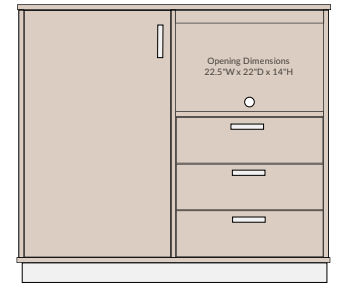

MARINE COLLECTION

CONTRACT FURNISHINGS

- A Marine Night Stand - 1 Drawer  
ITEM# CFQIMAR-149 DIMENSIONS 24"W x 16"D x 24"H
- B Marine (24" W) Wall Guard 48"  
ITEM# CFQIMAR-184 DIMENSIONS 24"W x 1"D x 48"H
- C Marine Queen Panel Headboard 48"  
ITEM# CFQIMAR-198 DIMENSIONS 62"W x 1"D x 48"H
- D Marine Desk (4 Legs)  
ITEM# CFQIMAR-150 DIMENSIONS 42"W x 24"D x 30"H
- E Marine Micro Fridge with Door  
ITEM# CFQIMAR-119 DIMENSIONS 48"W x 22"D x 43"H
- F Marine Micro Fridge  
ITEM# CFQIMAR-120 DIMENSIONS 48"W x 22"D x 43"H
- G Marine Desk (4 Legs)  
ITEM# CFQIMAR-151 DIMENSIONS 48"W x 26"D x 30"H

# MARINE COLLECTION

**MARINE 48" Panel Headboard**

FULL CFQIMAR-196 56"W x 1"D x 48"H  
 QUEEN CFQIMAR-198 62"W x 1"D x 48"H  
 KING CFQIMAR-197 78"W x 1"D x 48"H

**MARINE 42" Panel Headboard**

FULL CFQIMAR-190 56"W x 1"D x 42"H  
 QUEEN CFQIMAR-192 62"W x 1"D x 42"H  
 KING CFQIMAR-191 78"W x 1"D x 42"H

**MARINE 36" Panel Headboard**

FULL CFQIMAR-193 56"W x 1"D x 36"H  
 QUEEN CFQIMAR-195 62"W x 1"D x 36"H  
 KING CFQIMAR-194 78"W x 1"D x 36"H

**MARINE 48" Wall Guard (18" & 24" W)**

CFQIMAR-179 18"W x 1"D x 48"H  
 CFQIMAR-184 24"W x 1"D x 48"H

**MARINE Micro Fridge Combo Unit with Door**

CFQIMAR-119 48"W x 22"D x 43"H

**MARINE Micro Fridge Combo Unit**

CFQIMAR-120 48"W x 22"D x 43"H

**MARINE 3-Drawer Chest with Shelf**

CFQIMAR-116 36"W x 22"D x 36"H