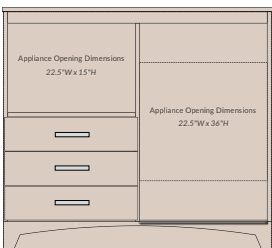

NODA Micro-Fridge Unit - NO Trim
ITEM# CFNOD-32-14
48"W x 22"D x 43"H

NODA Micro-Fridge Unit with
Metal Trim Shelf Protection

ITEM# CFNOD-32-16
48"W x 22"D x 43"H