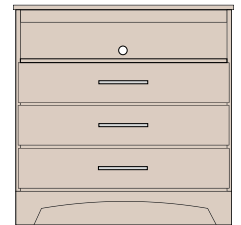

NODA 3-Drawer Chest with Shelf

ITEM# CFNOD-32-13
36"W x 22"D x 36"H