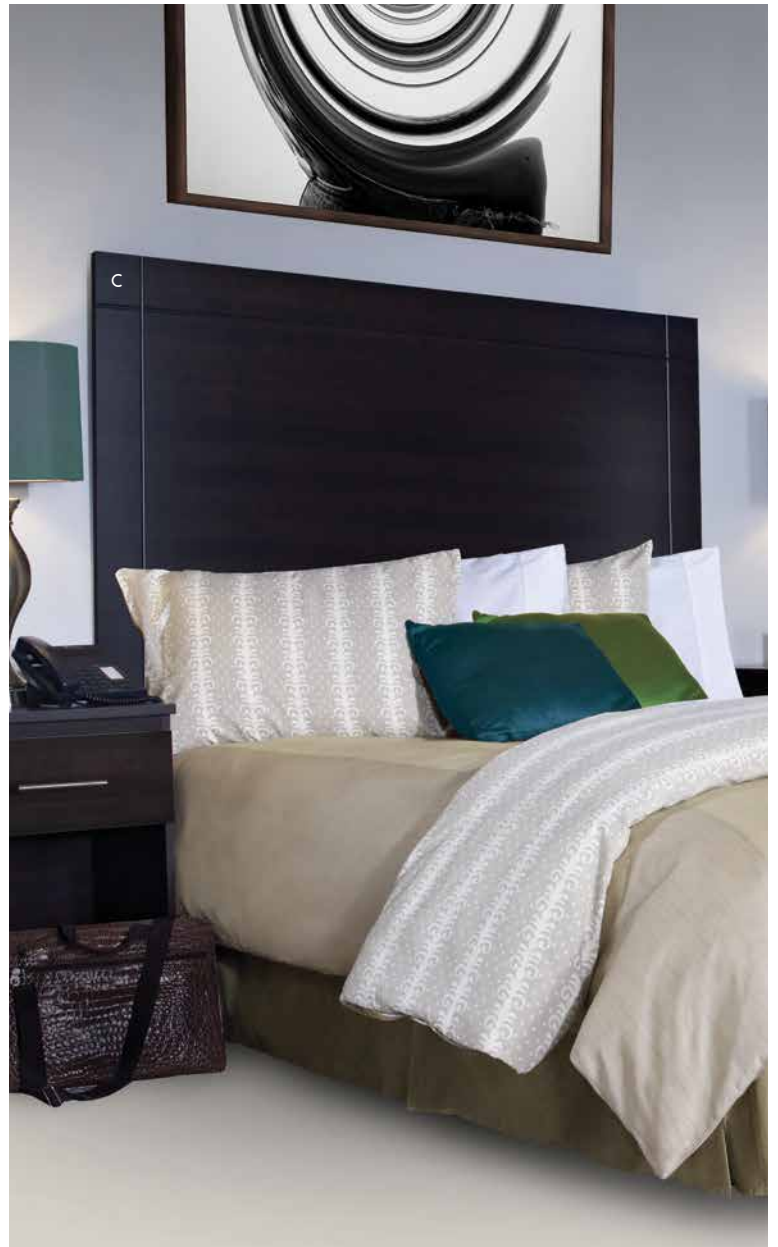

NODA COLLECTION

CONTRACT FURNISHINGS

- A Noda Queen HB 62' (Espresso)
ITEM# CFNOD-32-38 DIMENSIONS 62'W x 1'D x 42'H
- B Noda 3-Drawer MicroFridge Chest (Espresso)
ITEM# CFNOD-32-14 DIMENSIONS 48'W x 22'D x 43'H
- C Noda Panel Desk No Drawer (Espresso)
ITEM# CFNOD-32-57 DIMENSIONS 42'W x 24'D x 30'H
- D Noda Night Stand (Espresso)
ITEM# CFNOD-32-45 DIMENSIONS 24'W x 16'D x 28'H
- E Noda 3-Drawer Shelf (Espresso)
ITEM# CFNOD-32-12 DIMENSIONS 30'W x 22'D x 30'H

COLOR ESPRESSO MAPLE (32)

- A Noda Night Stand (Espresso)
ITEM# CFNOD-32-43 DIMENSIONS 24"W x 16"D x 24"H
- B Noda Metro Queen HB 63" (Espresso)
ITEM# CFNOD-32-64 DIMENSIONS 62"W x 1"D x 48"H
- C Noda Crossroads Queen HB 63" (Espresso)
ITEM# CFNOD-32-25 DIMENSIONS 62"W x 1"D x 48"H
- D Noda Desk Without Drawer (Espresso)
ITEM# CFNOD-32-58 DIMENSIONS 42"W x 24"D x 30"H
- E Noda 6-Drawer Dresser
ITEM# CFNOD-32-11 DIMENSIONS 50"W x 18"D x 32"H
- F Noda Cocktail Table (Curved Legs)
ITEM# CFNOD-32-02 DIMENSIONS 34"W x 20"D x 20"H

NODA COLLECTION

NODA Panel King Headboard (36", 42", 48" H)

ITEM# CFNOD-32-96 78"W x 1"D x 36"H
 ITEM# CFNOD-32-98 78"W x 1"D x 42"H
 ITEM# CFNOD-32-71 78"W x 1"D x 48"H

NODA Panel Full and Queen Headboard (36", 42", 48" H)